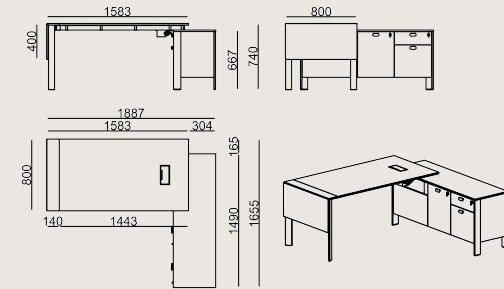

## Product Description

- Single desk series featuring a side panel in 18 mm lacquered MDF and a tabletop in 18 mm laminated chipboard with 2 mm thick edge banding.
- Featuring one powder-coated sheet metal cable grommet and a cable management tray attached under the desk.
- The storage unit's body and top panel are made of 18 mm laminated chipboard with 2 mm thick edge banding.
- The storage unit includes two drawers, a compartment with a door featuring an internal shelf, as well as a dedicated space for a desktop computer tower. At the base of the computer tower compartment, there is a built-in circular cable access port.
- Both the top drawer and the door feature a lock and the product comes with two sets of keys.
- The drawer unit features a central locking system.
- The legs are aluminum profiles with a powder-coated finish.
- The models in this series are compatible with both Threshold Modesty panel and Koleksiyon OPF panel series.

## Dimension

	Volume	0.7 m3 24.72 cbft3
	Package	6
	Weight	0 kg 0 lbs

THRESHOLD S0 D1\_0816R LAMNTE EPX LACQ ML  
Overall Width: 1583 mm / 62.32"  
Overall Depth: 800 mm / 31.5"  
Overall Height: 740 mm / 29.13"