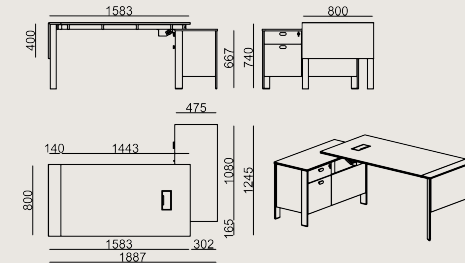

## Product Description

- Single desk series; featuring a single side panel in 18 mm lacquered MDF on one end and a tabletop in 18 mm laminated chipboard with 2 mm thick edge banding.
- Featuring one powder-coated sheet metal cable grommet and a cable management tray attached under the desk.
- The storage unit's body and top panel are made of 18 mm laminated chipboard with 2 mm thick edge banding.
- The storage unit includes two drawers and a desktop computer tower compartment. At the bottom of the desktop computer tower compartment, includes an internal circular cable access port at the base.
- Top drawer features a central locking system and the product comes with two sets of keys.
- The legs are aluminum profiles with a powder-coated finish.
- The models in this series are compatible with both Threshold Modesty panel and Koleksiyon OPF panel series.

## Dimension

	Volume	0.7 m3 24.72 cbft3
	Package	6
	Weight	0 kg 0 lbs

THRESHOLD S0 C1\_0816L LAMNTE EPX LACQ ML  
**Overall Width:** 1583 mm / 62.32"  
**Overall Depth:** 800 mm / 31.5"  
**Overall Height:** 740 mm / 29.13"