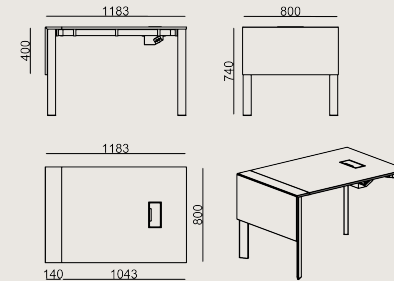

Lacquered Finishes

RAL 9010 WHITE
LACQUER

RAL 7021
ANTHRACITE
LACQUER

Production Time / Assembly Notes

6-8 weeks + Shipping

The product is delivered disassembled.

Product Description

- Single desk series; featuring a single side panel in 18 mm lacquered MDF on one end and a tabletop in 18 mm laminated chipboard with 2 mm thick edge banding.
- Featuring one powder-coated sheet metal cable grommet and a cable management tray attached under the desk.
- The Vertebra cable management system should be ordered separately.
- The legs are aluminum profiles with a powder-coated finish.
- The models in this series are compatible with both Threshold Modesty panel and Koleksiyon OPF panel series.

*For accurate sizing and model selection, please refer to the Koleksiyon screen spec sheet or usage chart.

Dimension

 Volume	0.14 m3 4.94 cbft3
 Package	4
 Weight	0 kg 0 lbs

THRESHOLD S0 A1_0812N LAMINATE EPX LACQ
Overall Width: 1183 mm / 46.57"
Overall Depth: 800 mm / 31.5"
Overall Height: 740 mm / 29.13"