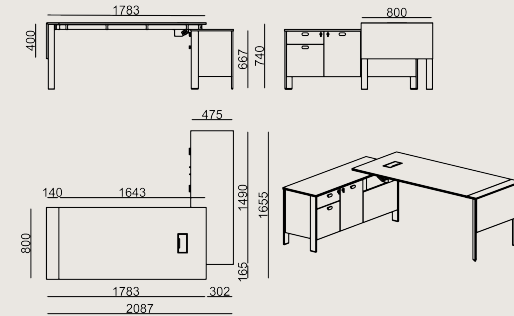

Designed by
Koray Malhan

Threshold

THRESHOLD S0 D1_0818L

Threshold is a versatile series of desking, self-standing desks, and storage units. It offers an open and flexible system that can be easily combined and configured to suit both compact and spacious environments.

Product Description

- Single desk series featuring a side panel in 18 mm lacquered MDF and a tabletop in 18 mm laminated chipboard with 2 mm thick edge banding.
- Featuring one powder-coated sheet metal cable grommet and a cable management tray attached under the desk.
- The storage unit's body and top panel are made of 18 mm laminated chipboard with 2 mm thick edge banding.
- The storage unit includes two drawers, a compartment with a door featuring an internal shelf, as well as a dedicated space for a desktop computer tower. At the base of the computer tower compartment, there is a built-in circular cable access port.
- Both the top drawer and the door feature a lock and the product comes with two sets of keys.
- The drawer unit features a central locking system.
- The legs are aluminum profiles with a powder-coated finish.
- The models in this series are compatible with both Threshold Modesty panel and Koleksiyon OPF panel series.

*For accurate sizing and model selection, please refer to the Koleksiyon screen spec sheet or usage chart.

Dimension

 Volume	0.82 m3 28.96 cbft3
 Package	6
 Weight	0 kg 0 lbs

THRESHOLD S0 D1_0818L LAMNTE EPX LACQ ML
Overall Width: 1783 mm / 70.2"
Overall Depth: 800 mm / 31.5"
Overall Height: 740 mm / 29.13"