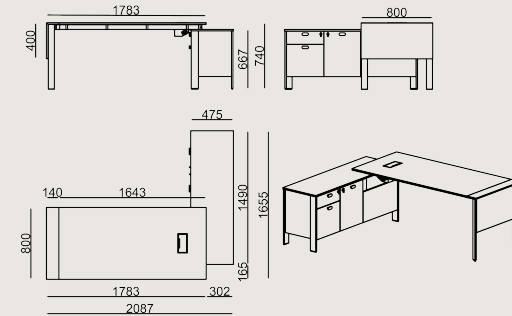

Product Description

- Single desk series featuring a side panel in 18 mm lacquered MDF and a tabletop in 18 mm laminated chipboard with 2 mm thick edge banding.
- Featuring one powder-coated sheet metal cable grommet and a cable management tray attached under the desk.
- The storage unit's body and top panel are made of 18 mm laminated chipboard with 2 mm thick edge banding.
- The storage unit includes two drawers, a compartment with a door featuring an internal shelf, as well as a dedicated space for a desktop computer tower. At the base of the computer tower compartment, there is a built-in circular cable access port.
- Both the top drawer and the door feature a lock and the product comes with two sets of keys.
- The drawer unit features a central locking system.
- The legs are aluminum profiles with a powder-coated finish.
- The models in this series are compatible with both Threshold Modesty panel and Koleksiyon OPF panel series.

*For accurate sizing and model selection, please refer to the Koleksiyon screen spec sheet or usage chart.

Dimension

 Volume	0.82 m3 28.96 cbft3
 Package	6
 Weight	0 kg 0 lbs

THRESHOLD S0 D1_0818L LAMNTE EPX LACQ ML
Overall Width: 1783 mm / 70.2"
Overall Depth: 800 mm / 31.5"
Overall Height: 740 mm / 29.13"