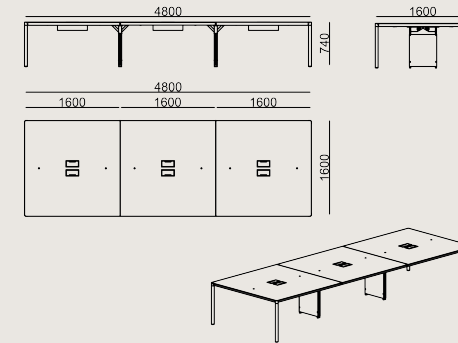

## Dimension

 Volume	1.31 m3 46.26 cbft3
 Package	6
 Weight	0 kg 0 lbs

CLV S6 M1648N LAMINATE EPXY  
Overall Width: 4800 mm / 188.98"  
Overall Depth: 1600 mm / 62.99"  
Overall Height: 740 mm / 29.13"

Scan for all  
colors & materials & catalogs