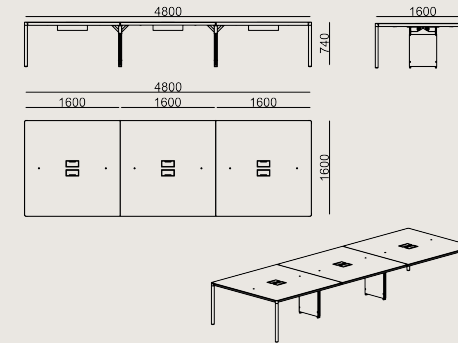

VT459 GREY

Production Time / Assembly Notes

6-8 weeks + Shipping
The product is delivered disassembled.

Product Description

- Work station for six seater.
- The models above feature four powder coated sheet metal cable grommets and a cable management tray attached under the desk.
- Features a powder coated sheet metal support leg suitable for cable alignment.
- The center line is compatible with Koleksiyon Panel APF models to create separate work surfaces.
- Please see the Koleksiyonscreen spec sheet.

Dimension

 Volume	1.31 m3 46.26 cbft3
 Package	6
 Weight	0 kg 0 lbs

CLV S6 M1648N LAMINATE EPXY
Overall Width: 4800 mm / 188.98"
Overall Depth: 1600 mm / 62.99"
Overall Height: 740 mm / 29.13"

Scan for all
colors & materials & catalogs