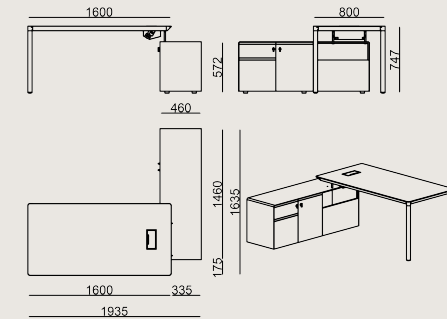

VT459 GREY

Production Time / Assembly Notes

6-8 weeks + Shipping

The product is delivered disassembled.

Product Description

- Single desk series, one seater work station
- Featuring two storage units; one with drawers, one with doors and a system unit providing power access to the table through a circular gap at the bottom tray.
- Veneered option is only available in 180 cm units.
- Top drawer features a central locking system and the product comes with two copies of keys.
- The models above feature one powder coated sheet metal cable grommet and a cable management tray attached under the desk.
- The models in this series are compatible with both Koleksiyon Screen MPS and COPF Panel series.
- Please see the Koleksiyon Screen spec sheet.

Dimension

	Volume	0.67 m3 23.66 cbft3
	Package	3
	Weight	0 kg 0 lbs

CLV S6 D0814L LAMINATE EPXY
Overall Width: 1400 mm / 55.12"
Overall Depth: 800 mm / 31.5"
Overall Height: 740 mm / 29.13"

Scan for all
colors & materials & catalogs