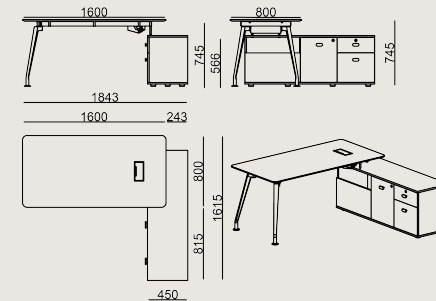

### Product Description

- Single desk series; tabletop made of 18 mm chipboard with laminate surface and 2 mm thick edge banding.
- Featuring one powder-coated sheet metal cable grommet and a cable management tray attached under the desk.
- The storage unit's body and top panel are made of 18 mm laminated chipboard with 2 mm thick edge banding.
- The storage unit includes two drawers, a compartment with a door featuring an internal shelf, as well as a dedicated space for a desktop computer tower. At the base of the computer tower compartment, there is a built-in circular cable access port.
- Both the top drawer and the door feature a lock and the product comes with two sets of keys.
- The legs are powder-coated aluminum.
- This series of models is compatible with the Koleksiyon MPS panel and OPF panel series.

### Dimension

|   |                       |
|---|-----------------------|
|  Volume  | 0.7 m3<br>24.72 cbft3 |
|  Package | 4                     |
|  Weight  | 79 kg<br>174.16 lbs   |

BORGES S4 D0816RK LAMINATE\_EPOXY  
Overall Width: 1600 mm / 62.99"  
Overall Depth: 800 mm / 31.5"  
Overall Height: 745 mm / 29.33"