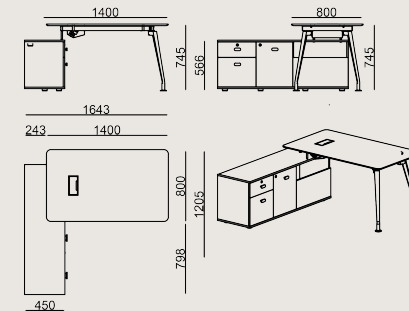

### Product Description

- Single desk series; tabletop made of 18 mm chipboard with laminate surface and 2 mm thick edge banding.
- Featuring one powder-coated sheet metal cable grommet and a cable management tray attached under the desk.
- The storage unit's body and top panel are made of 18 mm laminated chipboard with 2 mm thick edge banding.
- The storage unit includes two drawers, a compartment with a door featuring an internal shelf, as well as a dedicated space for a desktop computer tower. At the base of the computer tower compartment, there is a built-in circular cable access port.
- Both the top drawer and the door feature a lock and the product comes with two sets of keys.
- The legs are powder-coated aluminum.
- This series of models is compatible with the Koleksiyon MPS panel and OPF panel series.

### Dimension

	Volume	0.68 m3 24.01 cbft3
	Package	4
	Weight	76 kg 167.55 lbs

BORGES S4 D0814LK LAMINATE\_EPOXY  
Overall Width: 1400 mm / 55.12"  
Overall Depth: 800 mm / 31.5"  
Overall Height: 745 mm / 29.33"