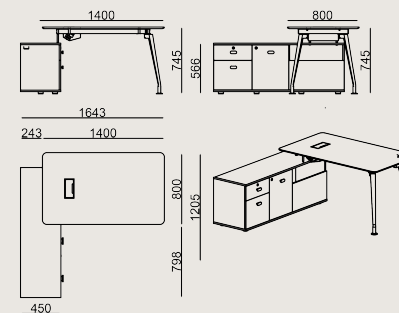

### **Product Description**

- Single desk series; tabletop made of 18 mm chipboard with laminate surface and 2 mm thick edge banding.
- Featuring one powder-coated sheet metal cable grommet and a cable management tray attached under the desk.
- The storage unit's body and top panel are made of 18 mm laminated chipboard with 2 mm thick edge banding.
- The storage unit includes two drawers, a compartment with a door featuring an internal shelf, as well as a dedicated space for a desktop computer tower. At the base of the computer tower compartment, there is a built-in circular cable access port.
- Both the top drawer and the door feature a lock and the product comes with two sets of keys.
- The legs are powder-coated aluminum.
- This series of models is compatible with the Koleksiyon MPS panel and OPF panel series.

### **Dimension**

	Volume	0.68 m3 24.01 cbft3
	Package	4
	Weight	76 kg 167.55 lbs

BORGES S4 D0814LK LAMINATE\_EPOXY  
Overall Width: 1400 mm / 55.12"  
Overall Depth: 800 mm / 31.5"  
Overall Height: 745 mm / 29.33"