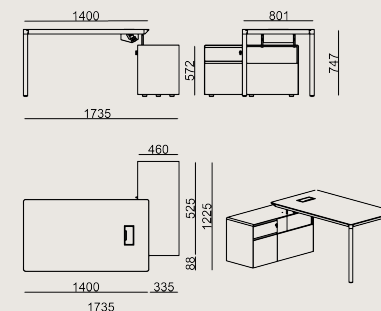

## Product Description

- Single desk series, one seater work station
- Featuring a storage unit with two drawers and a system unit storage providing power access to the table through a circular gap at the bottom tray.
- Top drawer features a lock and the product comes with two copies of keys.
- The models above feature one powder coated sheet metal cable grommet and a cable management tray attached under the desk.
- The models in this series are compatible with both Koleksiyon Screen MPS and COPF Panel series.
- Please see the Koleksiyon Screen spec sheet.

## Dimension

	Volume	0.53 m3 18.72 cbft3
	Package	3
	Weight	0 kg 0 lbs

CLV S6 C0814L LAMINATE EPXY  
Overall Width: 1400 mm / 55.12"  
Overall Depth: 800 mm / 31.5"  
Overall Height: 740 mm / 29.13"

Scan for all  
colors & materials & catalogs