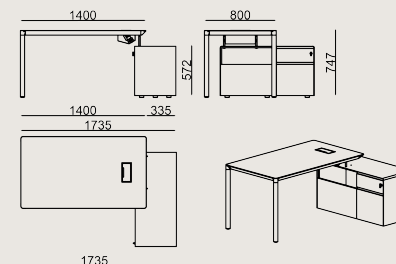

## Product Description

- Single desk series, one seater work station
- Featuring a storage unit with two drawers and a system unit storage providing power access to the table through a circular gap at the bottom tray.
- Top drawer features a lock and the product comes with two copies of keys.
- The models above feature one powder coated sheet metal cable grommet and a cable management tray attached under the desk.
- The models in this series are compatible with both Koleksiyon Screen MPS and COPF Panel series.
- Please see the Koleksiyon Screen spec sheet.

## Dimension

	Volume	0.53 m3 18.72 cbft3
	Package	3
	Weight	0 kg 0 lbs

CLV S6 C0814R LAMINATE EPXY  
Overall Width: 1400 mm / 55.12"  
Overall Depth: 800 mm / 31.5"  
Overall Height: 740 mm / 29.13"

Scan for all  
colors & materials & catalogs