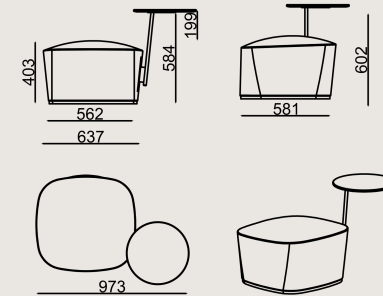

## Product Description

- The seat features a molded soft polyurethane seat supported by a formed metal frame.
- The side table is made from 18 mm high-pressure compact laminate (HPL), providing resistance to heat and surface abrasion. It is securely attached to the seating unit with a powder-coated steel mounting bracket.
- The base is crafted from 18 mm MDF with a black lacquer finish.
- A powder-coated black steel flat bar reinforces the underside of the base.
- The legs are fitted with protective felt glides to help protect the floor

## Dimension

	Volume	0.49 m <sup>3</sup> 17.3 cbft <sup>3</sup>
	Package	1
	Weight	25 kg 55.12 lbs

ALCOVE 50 N RIGHT S POUF FBR A  
**Overall Width:** 978 mm / 38.5"  
**Overall Depth:** 698 mm / 27.48"  
**Overall Height:** 602 mm / 23.7"  
**Seat Width:** 698 mm / 27.48"  
**Seat Depth:** 637 mm / 25.08"  
**Seat Height:** 403 mm / 15.87"  
**Arm Height:** 200 mm / 7.87"