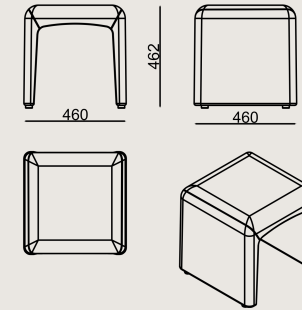

### Dimension

 Volume	0.12 m3 4.24 cbft3
 Package	1
 Weight	0 kg 0 lbs

ARCADE POUF 50 FABRIC A  
**Overall Width:** 460 mm / 18.11"  
**Overall Depth:** 460 mm / 18.11"  
**Overall Height:** 460 mm / 18.11"  
**Seat Width:** 460 mm / 18.11"  
**Seat Depth:** 460 mm / 18.11"  
**Seat Height:** 460 mm / 18.11"