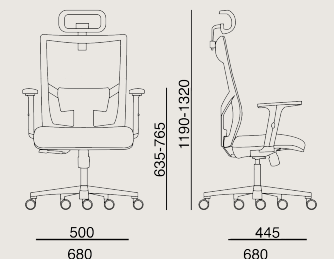

### Product Description

- Height-adjustable 2D black plastic armrests with soft black pads.
- Height-adjustable black lumbar support.
- Black upholstered polyurethane foam seat.
- Three function synchronous tilt mechanism.
- Adjustable seat depth. (Optional)
- Height adjustable.
- Black gas lift.
- Black plastic five-star base.
- Black plastic castors for soft floors.
- Black fabric-covered headrest.

### Dimension

	Volume	0 m3 0 cbft3
	Package	0
	Weight	0 kg 0 lbs

TONE HIGH BACK MADRID FBR ADJ.DEP 2D ARM  
**Overall Width:** 710 mm / 27.95"  
**Overall Depth:** 710 mm / 27.95"  
**Overall Height:** 995 mm / 39.17"