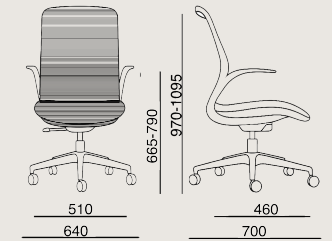

6-8 weeks + Shipping

The product is delivered assembled.

Product Description

- Mesh seat and backrest.
- Fixed plastic armrests.
- The white color option features chrome-plated gas lift and a polished aluminum star base.
- The black color option features black gas lift and a black plastic star base.
- Height adjustable.
- One-point synchro tilt mechanism.
- Unloaded-brake black plastic castors for soft floors.

*Casters suitable for hard floors must be ordered separately.

Dimension

 Volume	0.47 m3 16.6 cbft3
 Package	0
 Weight	8.6 kg 18.96 lbs

ALLEGRO TASK CHAIR BLACK TILT MECH
Overall Width: 700 mm / 27.56"
Overall Depth: 700 mm / 27.56"
Overall Height: 970 mm / 38.19"