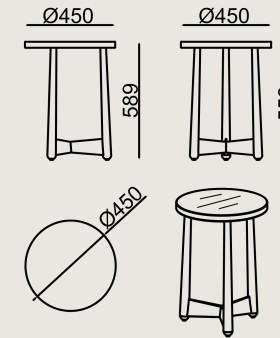

SMOKED OAK
VENEER

Production Time / Assembly Notes

6-8 weeks + Shipping

The product is delivered assembled.

Product Description

- The tabletop is made of 25 mm birch plywood with natural veneer finish.
- The legs are made of polished solid ash.
- The legs are fitted with protective felt glides to help protect the floor.

Dimension

 Volume	0.12 m ³ 4.24 cbft ³
 Package	1
 Weight	0 kg 0 lbs

STILOS COF TBL S0 ASY420H2 VENEER / WDN
Overall Width: 420 mm / 16.54"
Overall Depth: 420 mm / 16.54"
Overall Height: 589 mm / 23.19"
Overall Diameter: 420 mm / 16.54"