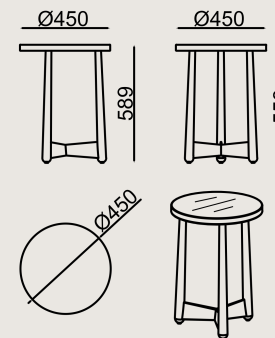

6-8 weeks + Shipping

The product is delivered assembled.

Product Description

- The tabletop is made of 25 mm birch plywood with natural veneer finish.
- The legs are made of polished solid ash.
- The legs are fitted with protective felt glides to help protect the floor.

Dimension

 Volume	0.12 m ³ 4.24 cbft ³
 Package	1
 Weight	0 kg 0 lbs

STILOS COF TBL S0 ASY420H2 VENEER / WDN
Overall Width: 420 mm / 16.54"
Overall Depth: 420 mm / 16.54"
Overall Height: 589 mm / 23.19"
Overall Diameter: 420 mm / 16.54"