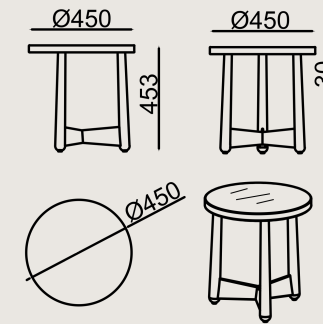

6-8 weeks + Shipping

The product is delivered assembled.

Product Description

- The tabletop is made of 25 mm birch plywood with natural veneer finish.
- The legs are made of polished solid ash.
- The legs are fitted with protective felt glides to help protect the floor.

Dimension

 Volume	0.09 m3 3.18 cbft3
 Package	1
 Weight	0 kg 0 lbs

STILOS COF TBL S0 ASY420H1 VENEER / WDN

Overall Width: 420 mm / 16.54"

Overall Depth: 420 mm / 16.54"

Overall Height: 453 mm / 17.83"

Overall Diameter: 420 mm / 16.54"