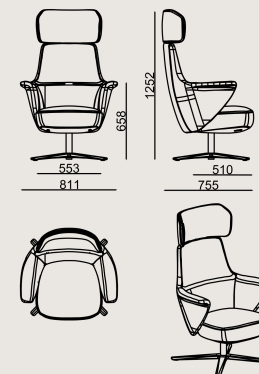

## Product Description

- Soft polyurethane shell molded over a metal frame.
- Back Mechanism: 18° reclining with 3 lockable positions and black gas lift column.
- 360° swivel mechanism with black aluminum base.
- Protective furniture glides are attached to the bottom of the legs to protect the floor.

## Dimension

 Volume	0.89 m3 31.43 cbft3
 Package	1
 Weight	37 kg 81.57 lbs

**NORMA SO ARMCHR CRVD HDRST FBR A**

**Overall Width:** 811 mm / 31.93"

**Overall Depth:** 766 mm / 30.16"

**Overall Height:** 1252 mm / 49.29"

**Seat Width:** 554 mm / 21.81"

**Seat Depth:** 510 mm / 20.08"

**Seat Height:** 455 mm / 17.91"

**Arm Height:** 658 mm / 25.91"

Scan for all  
colors & materials & catalogs