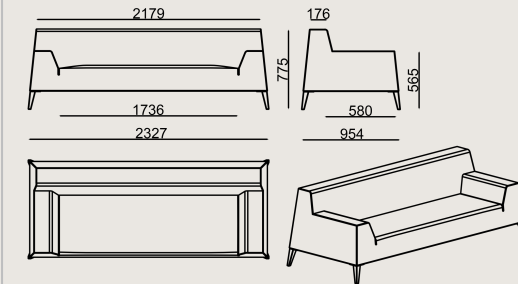

Dimension

	Volume	1.98 m3 69.92 cbft3
	Package	2
	Weight	0 kg 0 lbs

PLAY SO 230 SOFA FABRIC A
Overall Width: 2327 mm / 91.61"
Overall Depth: 954 mm / 37.56"
Overall Height: 775 mm / 30.51"
Seat Width: 1742 mm / 68.58"
Seat Depth: 580 mm / 22.83"
Seat Height: 425 mm / 16.73"
Arm Height: 140 mm / 5.51"
For COM: Customer's Own Material
8,8 meters / 8.75 yards of fabric required.

Scan for all
colors & materials & catalogs