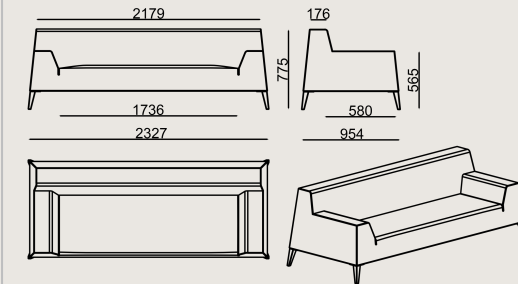

## Dimension

	Volume	1.98 m3 69.92 cbft3
	Package	2
	Weight	0 kg 0 lbs

PLAY SO 230 SOFA FABRIC A  
**Overall Width:** 2327 mm / 91.61"  
**Overall Depth:** 954 mm / 37.56"  
**Overall Height:** 775 mm / 30.51"  
**Seat Width:** 1742 mm / 68.58"  
**Seat Depth:** 580 mm / 22.83"  
**Seat Height:** 425 mm / 16.73"  
**Arm Height:** 140 mm / 5.51"  
**For COM: Customer's Own Material**  
 8,8 meters / 8.75 yards of fabric required.