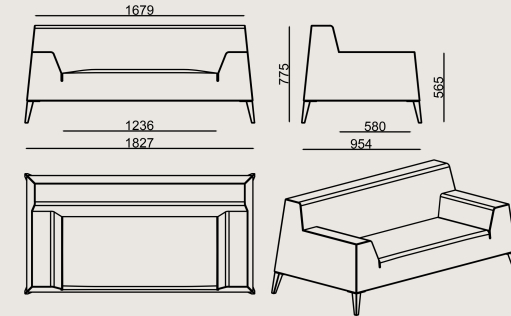

6-8 weeks + Shipping

The product is delivered assembled.

Product Description

- The features a wooden structure interior frame.
- To ensure the necessary flexibility in the seating area, elastic webbing is applied to the seat frame and various density foams are used on top.
- The legs are made of polished solid ash.
- Protective furniture glides are attached to the bottom of the legs to protect the floor.

Dimension

	Volume	1.57 m3 55.44 cbft3
	Package	2
	Weight	0 kg 0 lbs

PLAY SO 180 SOFA FABRIC A
Overall Width: 1827 mm / 71.93"
Overall Depth: 954 mm / 37.56"
Overall Height: 775 mm / 30.51"
Seat Width: 1242 mm / 48.9"
Seat Depth: 580 mm / 22.83"
Seat Height: 425 mm / 16.73"
Arm Height: 140 mm / 5.51"
For COM: Customer's Own Material
 6,6 meters / 6.56 yards of fabric required.