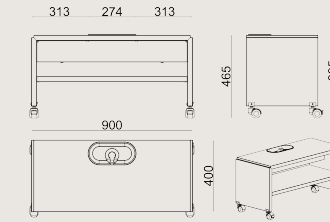

VT459 GREY

VT925 WHITE OAK

VT053 SMOKED OAK

Production Time / Assembly Notes

6-8 weeks + Shipping

The product is delivered disassembled.

Product Description

- The tabletop is made of 30mm melamine-coated board.
- The TV unit features a wide top surface to accommodate large screens.
- 2mm edge banding has been applied to all edge surfaces.
- The features include both braked and non-braked casters.

Dimension

 Volume	0.07 m3 2.47 cbft3
 Package	1
 Weight	0 kg 0 lbs

AVELLANA S0 TV0409 MELAMINE
Overall Width: 900 mm / 35.43"
Overall Depth: 400 mm / 15.75"
Overall Height: 465 mm / 18.31"

Scan for all
colors & materials & catalogs