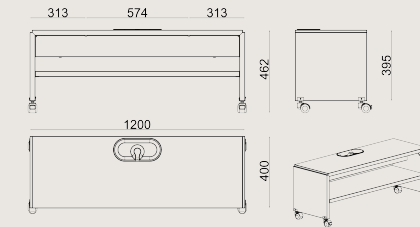

VT459 GREY

VT925 WHITE OAK

VT053 SMOKED OAK

Production Time / Assembly Notes

6-8 weeks + Shipping

The product is delivered disassembled.

Product Description

- The tabletop is made of 30mm melamine-coated board.
- The TV unit features a wide top surface to accommodate large screens.
- 2mm edge banding has been applied to all edge surfaces.
- The features include both braked and non-braked casters.

Dimension

	Volume	0.09 m ³ 3.18 cbft ³
	Package	1
	Weight	0 kg 0 lbs

AVELLANA S0 TV0412 MELAMINE
Overall Width: 1200 mm / 47.24"
Overall Depth: 400 mm / 15.75"
Overall Height: 465 mm / 18.31"

Scan for all
colors & materials & catalogs