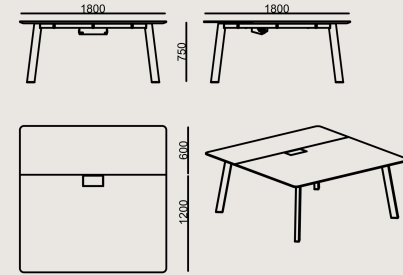

Dimension

	Volume	0 m3 0 cbft3
	Package	0
	Weight	0 kg 0 lbs

CONVIVIUM EXC S3 AHSAP YONETICI MASASI
Overall Width: 1800 mm / 70.87"
Overall Depth: 1800 mm / 70.87"
Overall Height: 750 mm / 29.53"

Scan for all colors & materials & catalogs