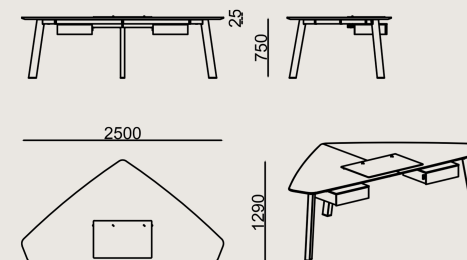

Production Time / Assembly Notes

6-8 weeks + Shipping
The product is delivered disassembled.

Product Description

- The table top is made of 25mm MDF with a natural veneer and is polished.
- The table top features a movable desk pad made of genuine leather.
- Under the table, there is a powder-coated steel cable tray that carries the cables.
- The drawer bodies are lacquered, while the drawer covers are natural veneer with a natural finish.
- The drawer cases are 12 mm lacquered MDF, and the bottom panel is fabric-coated.
- The drawers are equipped with a locking system. The locks are provided with a spare key.
- The legs are made of aluminum profiles wrapped in a natural veneer and finished with a natural finish.

Dimension

	Volume	0.5 m3 17.66 cbft3
	Package	7
	Weight	85 kg 187.39 lbs

CONVIVIUM EXC S3 MAS240DT VEN / LEATHER
Overall Width: 2500 mm / 98.43"
Overall Depth: 1290 mm / 50.79"
Overall Height: 750 mm / 29.53"