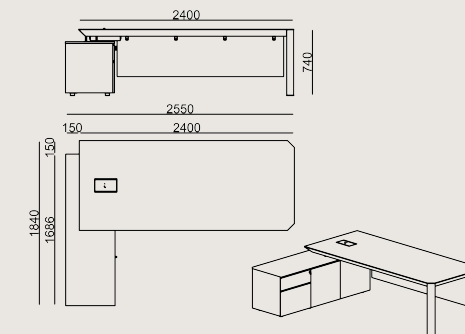

RAL 7021 ANTHRACITE EPOXY POWDER COATING

Lacquered Finishes

RAL 7021 ANTHRACITE LACQUER

Production Time / Assembly Notes

6-8 weeks + Shipping

The product is delivered disassembled.

Product Description

- The tabletop is polished with a natural veneer over 18 mm MDF, enclosed in a wood-veneered aluminum frame.
- The tabletop includes a metal cable cover with the same veneer characteristics as the tabletop.
- Under the tabletop is a powder-coated sheet-metal cable tray that carries the cables.
- The table front panel is painted with lacquer over 18 mm MDF.
- The cabinet's body and doors are polished with a natural veneer.
- The cabinet doors feature powder-coated aluminum handles.
- The cabinet shelves and interior partitions are laminated over chipboard.
- The cabinet drawer cassettes are lacquered over 12 mm MDF, and the drawer bottoms are fabric-covered.
- The cabinet drawer area includes a central locking system.
- The legs are wrapped and polished with natural veneer over aluminum profiles.

Dimension

	Volume	0 m3 0 cbft3
	Package	3
	Weight	0 kg 0 lbs

QUO VADIS EXC S7 D1024L DESK
Overall Width: 2550 mm / 100.39"
Overall Depth: 1840 mm / 72.44"
Overall Height: 740 mm / 29.13"

Scan for all colors & materials & catalogs