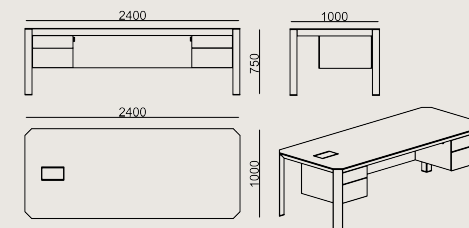

RAL 7021 ANTHRACITE EPOXY POWDER COATING

Lacquered Finishes

RAL 7021 ANTHRACITE LACQUER

Production Time / Assembly Notes

6-8 weeks + Shipping
The product is delivered disassembled.

Product Description

- The tabletop is varnished with a natural veneer over 18 mm MDF, within a wooden-veneered aluminum frame casing.
- The tabletop features a metal cable cover with the same veneer as the tabletop.
- Under the tabletop is a powder-coated sheet-metal cable tray that carries the cables.
- The front panel of the table is lacquer-painted over 18 mm MDF.
- The body of the hanging pedestal is lacquer-painted, while the drawer panels are varnished with a natural veneer.
- The drawer cases are 12 mm lacquered MDF, and the bottom panel is fabric-coated.
- The hanging pedestals have a central locking system. Locks are provided with a spare key.
- The legs are wrapped and polished with a natural veneer over aluminum profiles.

Dimension

 Volume	1.03 m3 36.37 cbft3
 Package	4
 Weight	119.4 kg 263.23 lbs

QUO VADIS EXC S7 A1024N DESK
Overall Width: 2400 mm / 94.49"
Overall Depth: 1000 mm / 39.37"
Overall Height: 740 mm / 29.13"

Scan for all colors & materials & catalogs