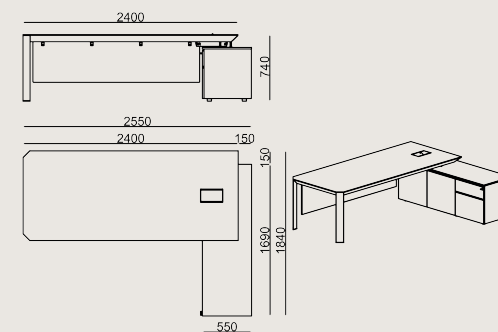

RAL 7021 ANTHRACITE EPOXY POWDER COATING

Lacquered Finishes

RAL 7021 ANTHRACITE LACQUER

Production Time / Assembly Notes

6-8 weeks + Shipping
The product is delivered disassembled.

Product Description

- The tabletop is polished with a natural veneer over 18 mm MDF, enclosed in a wood-veneered aluminum frame.
- The tabletop includes a metal cable cover with the same veneer characteristics as the tabletop.
- Under the tabletop is a powder-coated sheet-metal cable tray that carries the cables.
- The table front panel is painted with lacquer over 18 mm MDF.
- The cabinet's body and doors are polished with a natural veneer.
- The cabinet doors feature powder-coated aluminum handles.
- The cabinet shelves and interior partitions are laminated over chipboard.
- The cabinet drawer cassettes are lacquered over 12 mm MDF, and the drawer bottoms are fabric-covered.
- The cabinet drawer area includes a central locking system.
- The legs are wrapped and polished with natural veneer over aluminum profiles.

Dimension

	Volume	0 m3 0 cbft3
	Package	3
	Weight	0 kg 0 lbs

QUO VADIS EXC S7 D1024R DESK
Overall Width: 2500 mm / 98.43"
Overall Depth: 1840 mm / 72.44"
Overall Height: 740 mm / 29.13"

Scan for all colors & materials & catalogs