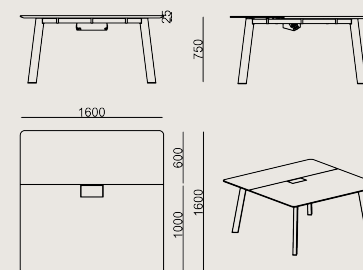

Production Time / Assembly Notes

6-8 weeks + Shipping
The product is delivered disassembled.

Product Description

- The table top has two different materials, 25 mm MDF covered with leather and veneer.
- The tabletop with wood veneer includes a metal cable cover with the same veneer as the tabletop.
- Under the table, a powder-coated sheet-metal cable tray carries cables.
- The cable management product Vertebra must be ordered separately.
- The legs are wrapped and polished with natural veneer over aluminum profiles.

Dimension

	Volume	0 m3 0 cbft3
	Package	0
	Weight	0 kg 0 lbs

CONVIVIUM EXC S3 YM160 VENEER LEATHER
Overall Width: 1600 mm / 62.99"
Overall Depth: 1600 mm / 62.99"
Overall Height: 750 mm / 29.53"

Scan for all colors & materials & catalogs