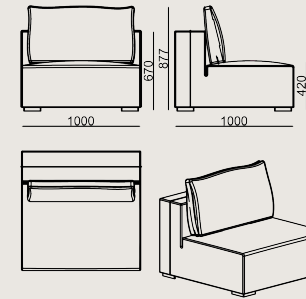

Dimension

	Volume	1.02 m3 36.02 cbft3
	Package	1
	Weight	55 kg 121.25 lbs

SAVIO S0 MIDDLE ARMCHAIR FABRIC A
Overall Width: 1000 mm / 39.37"
Overall Depth: 1000 mm / 39.37"
Overall Height: 882 mm / 34.72"