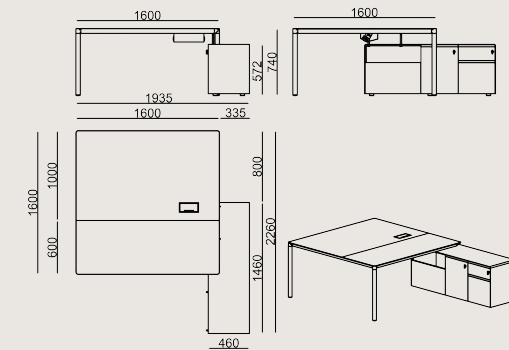

- Single desk series, one seater work station with meeting extension feature.
- Featuring two storage units; one with drawers, one with doors and a system unit providing power access to the table through a circular gap at the bottom tray.
- Both the top drawer and the door features a lock and the product comes with two copies of keys.
- The drawer unit features a central locking system.
- The models above feature one powder coated sheet metal cable grommet and a cable management tray attached under the desk.

Dimension

 Volume	0.84 m3 29.66 cbft3
 Package	3
 Weight	0 kg 0 lbs

CLV S6 D1616R VENEER EPXY LEATHER
Overall Width: 1600 mm / 62.99"
Overall Depth: 1600 mm / 62.99"
Overall Height: 740 mm / 29.13"

Scan for all
colors & materials & catalogs