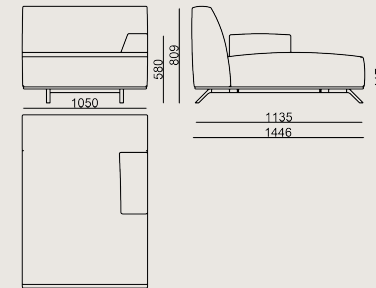

Dimension

 Volume	2.08 m3 73.45 cbft3
 Package	1
 Weight	78 kg 171.96 lbs

SAVIO S0 LEFT DAYBED ARMCHAIR FABRIC A
Overall Width: 1260 mm / 49.61"
Overall Depth: 1660 mm / 65.35"
Overall Height: 882 mm / 34.72"