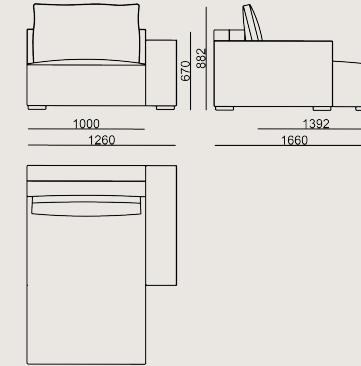

Dimension

	Volume	2.08 m3 73.45 cbft3
	Package	1
	Weight	78 kg 171.96 lbs

SAVIO S0 RIGHT DAYBED ARMCHAIR FABRIC A
Overall Width: 1260 mm / 49.61"
Overall Depth: 1660 mm / 65.35"
Overall Height: 882 mm / 34.72"