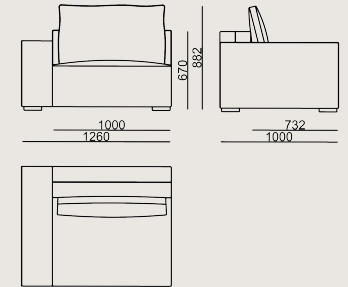

Dimension

 Volume	1.28 m3 45.2 cbft3
 Package	1
 Weight	60 kg 132.28 lbs

SAVIO S0 LEFT ARMCHAIR FABRIC A
Overall Width: 1260 mm / 49.61"
Overall Depth: 1000 mm / 39.37"
Overall Height: 882 mm / 34.72"

Scan for all
colors & materials & catalogs