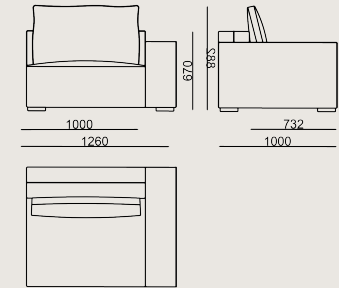

Dimension

	Volume	1.28 m3 45.2 cbft3
	Package	1
	Weight	60 kg 132.28 lbs

SAVIO S0 RIGHT ARMCHAIR FABRIC A
Overall Width: 1260 mm / 49.61"
Overall Depth: 1000 mm / 39.37"
Overall Height: 882 mm / 34.72"

Scan for all
colors & materials & catalogs