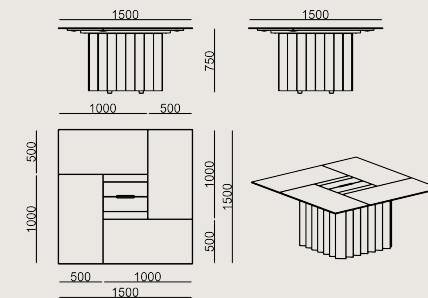

### Dimension

	Volume	0 m3 0 cbft3
	Package	8
	Weight	0 kg 0 lbs

TEOREMA TPL S0 TM150 VENEER MARBLE  
**Overall Width:** 1500 mm / 59.06"  
**Overall Depth:** 1500 mm / 59.06"  
**Overall Height:** 750 mm / 29.53"