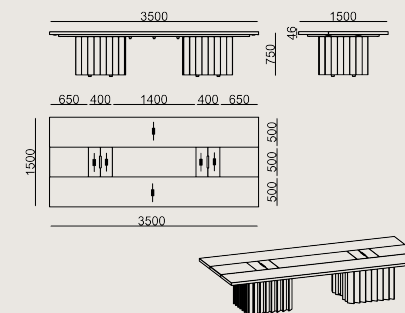

Production Time / Assembly Notes

6-8 weeks + Shipping
The product is delivered disassembled.

Product Description

- The tabletop is veneered MDF and honeycomb cardboard, finished in selected colors, or AKDOTWIN brand marble tabletop
- The model tabletop features two genuine leather working surfaces
- The legs and structural panels are lacquered MDF
- The privacy panel is made of lacquered MDF, while the shelves attached to it are veneered MDF finished in selected colors
- The cable grommets and the cable managements trays attached under the tabletop are powder coated sheet metal
- The ornamental vertical panels are veneered MDF finished in selected colors, attached to the structural table legs via dowel joinery

Dimension

	Volume	0 m3 0 cbft3
	Package	8
	Weight	0 kg 0 lbs

TEOREMA TPL S0 TM350 VENEER LTHR
Overall Width: 3500 mm / 137.8"
Overall Depth: 1500 mm / 59.06"
Overall Height: 750 mm / 29.53"

Scan for all colors & materials & catalogs