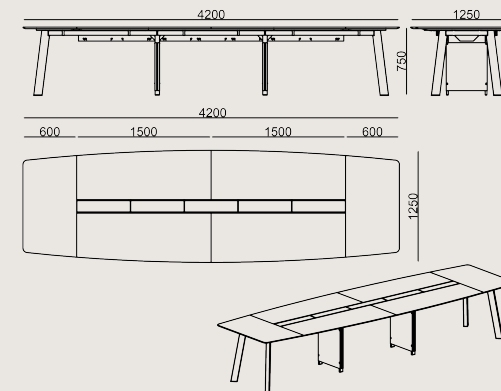

Product Description

- The support legs are designed to accommodate cable management alignments across all models.
- Each model features a powder-coated sheet metal cable management channel along the center.
- The tabletop has a thickness of 18mm.
- In laminated tabletop options, the cable cover is powder-coated over an aluminum profile, and the legs are anodized.
- In veneered tabletop options, the cable cover is veneered over an aluminum profile, and the legs are produced with the selected veneer finish.

Product Details

Dimension

 Volume	0.61 m3 21.54 cbft3
 Package	12
 Weight	171.5 kg 378.09 lbs

CONVIVIUM MTNG S0 TM420 VENEER
Overall Width: 4200 mm / 165.35"
Overall Depth: 1244 mm / 48.98"
Overall Height: 750 mm / 29.53"