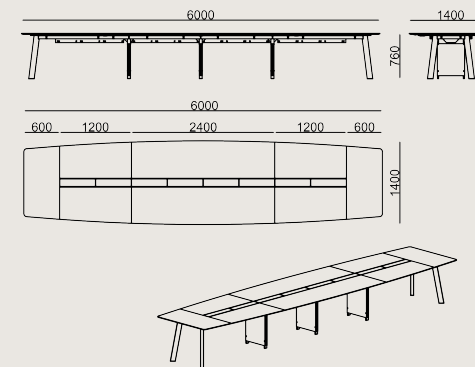

Product Description

- The support legs are designed to accommodate cable management alignments across all models.
- Each model features a powder-coated sheet metal cable management channel along the center.
- The tabletop has a thickness of 18mm.
- In laminated tabletop options, the cable cover is powder-coated over an aluminum profile, and the legs are anodized.
- In veneered tabletop options, the cable cover is veneered over an aluminum profile, and the legs are produced with the selected veneer finish.

Product Details

Dimension

	Volume	0.97 m3 34.26 cbft3
	Package	15
	Weight	255.7 kg 563.72 lbs

CONVIVIUM MTNG S0 TM600 VENEER
Overall Width: 6000 mm / 236.22"
Overall Depth: 1400 mm / 55.12"
Overall Height: 760 mm / 29.92"