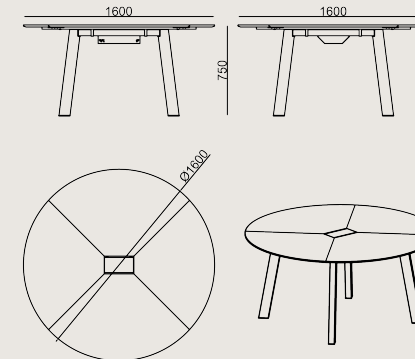

VT459 GREY

VT925 WHITE OAK

VT053 SMOKED OAK

Production Time / Assembly Notes

6-8 weeks + Shipping
The product is delivered disassembled.

Product Description

- Each model features a powder-coated sheet metal cable management channel along the center.
- The tabletop has a thickness of 18mm.
- In laminated tabletop options, the cable cover is powder-coated over an aluminum profile, and the legs are anodized.
- In veneered tabletop options, the cable cover is veneered over an aluminum profile, and the legs are produced with the selected veneer finish.

Dimension

	Volume	0.4 m3 14.13 cbft3
	Package	4
	Weight	65.15 kg 143.63 lbs

CONVIVIUM MTNG S0 TM160Y VENEER
Overall Width: 1600 mm / 62.99"
Overall Depth: 1600 mm / 62.99"
Overall Height: 750 mm / 29.53"
Overall Diameter: 1600 mm / 62.99"