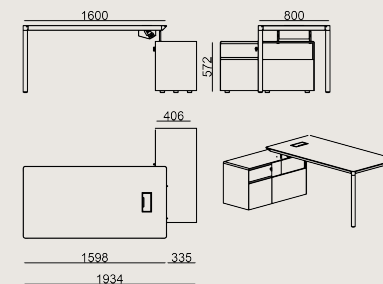

VT459 GREY

Production Time / Assembly Notes

6-8 weeks + Shipping

The product is delivered disassembled.

Product Description

- Single desk series, one seater work station
- Featuring a storage unit with two drawers and a system unit storage providing power access to the table through a circular gap at the bottom tray.
- Top drawer features a lock and the product comes with two copies of keys.
- The models above feature one powder coated sheet metal cable grommet and a cable management tray attached under the desk.
- The models in this series are compatible with both Koleksiyon Screen MPS and COPF Panel series.
- Please see the Koleksiyon Screen spec sheet.

Dimension

	Volume	0.55 m3 19.42 cbft3
	Package	3
	Weight	0 kg 0 lbs

CLV S6 C0816L LAMINATE EPXY
Overall Width: 1600 mm / 62.99"
Overall Depth: 800 mm / 31.5"
Overall Height: 740 mm / 29.13"

Scan for all
colors & materials & catalogs