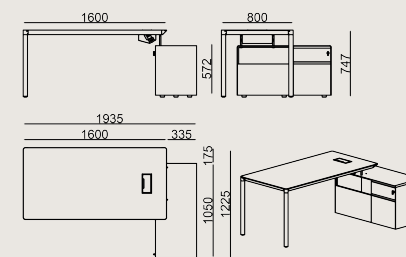

VT459 GREY

Production Time / Assembly Notes

6-8 weeks + Shipping

The product is delivered disassembled.

Product Description

- Single desk series, one seater work station
- Featuring a storage unit with two drawers and a system unit storage providing power access to the table through a circular gap at the bottom tray.
- Top drawer features a lock and the product comes with two copies of keys.
- The models above feature one powder coated sheet metal cable grommet and a cable management tray attached under the desk.
- The models in this series are compatible with both Koleksiyon Screen MPS and COPF Panel series.
- Please see the Koleksiyon Screen spec sheet.

Dimension

 Volume	0.55 m3 19.42 cbft3
 Package	3
 Weight	0 kg 0 lbs

CLV S6 C0816R LAMINATE EPXY
Overall Width: 1600 mm / 62.99"
Overall Depth: 800 mm / 31.5"
Overall Height: 740 mm / 29.13"

Scan for all
colors & materials & catalogs