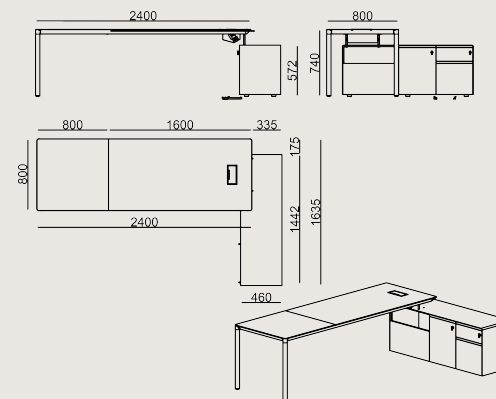

Production Time / Assembly Notes

6-8 weeks + Shipping

The product is delivered disassembled.

Product Description

- Single desk series, one seater work station with meeting extension feature.
- Featuring two storage units; one with drawers, one with doors and a system unit providing power access to the table through a circular gap at the bottom tray.
- Both the top drawer and the door features a lock and the product comes with two copies of keys.
- The drawer unit features a central locking system.
- The models above feature one powder coated sheet metal cable grommet and a cable management tray attached under the desk.

Dimension

	Volume	0.77 m3 27.19 cbft3
	Package	3
	Weight	111.25 kg 245.26 lbs

CLV S6 D0824R VENEER LQ EPXY
Overall Width: 2400 mm / 94.49"
Overall Depth: 800 mm / 31.5"
Overall Height: 740 mm / 29.13"

Scan for all colors & materials & catalogs