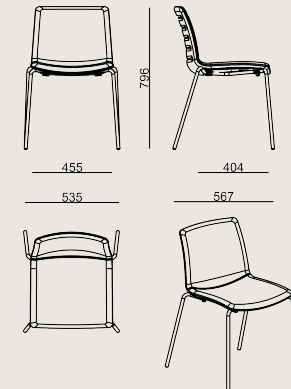

### Dimension

 Volume	0.34 m3 12.01 cbft3
 Package	1
 Weight	9.7 kg 21.38 lbs

HELEN S1 CHAIR SG10 CHR M FAB B  
**Overall Width:** 535 mm / 21.06"  
**Overall Depth:** 567 mm / 22.32"  
**Overall Height:** 796 mm / 31.34"  
**Seat Width:** 455 mm / 17.91"  
**Seat Depth:** 404 mm / 15.91"  
**Seat Height:** 458 mm / 18.03"  
**For COL: Customer's Own Leather**  
 220 dm<sup>2</sup> / 23.68 sq.ft of leather required.  
**For COM: Customer's Own Material**  
 1.5 meters / 1.64 yards of fabric required.