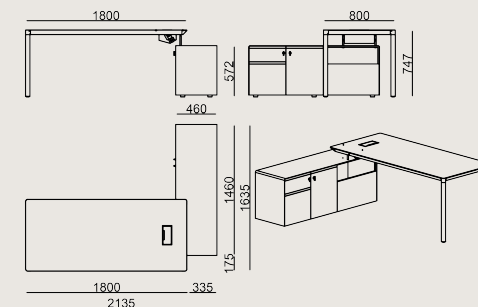

Product Description

- Single desk series, one seater work station
- Featuring two storage units; one with drawers, one with doors and a system unit providing power access to the table through a circular gap at the bottom tray.
- Veneered option is only available in 180 cm units.
- Top drawer features a central locking system and the product comes with two copies of keys.
- The models above feature one powder coated sheet metal cable grommet and a cable management tray attached under the desk.
- The models in this series are compatible with both Koleksiyon Screen MPS and COPF Panel series.
- Please see the Koleksiyon Screen spec sheet.

Dimension

	Volume	0.71 m3 25.07 cbft3
	Package	3
	Weight	0 kg 0 lbs

CLV S6 D0818L VENEER EPXY
Overall Width: 1800 mm / 70.87"
Overall Depth: 800 mm / 31.5"
Overall Height: 740 mm / 29.13"

Scan for all colors & materials & catalogs