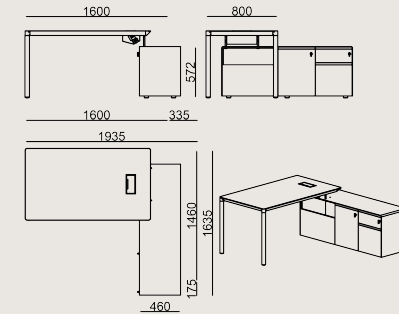

VT459 GREY

Production Time / Assembly Notes

6-8 weeks + Shipping

The product is delivered disassembled.

Product Description

- Single desk series, one seater work station
- Featuring two storage units; one with drawers, one with doors and a system unit providing power access to the table through a circular gap at the bottom tray.
- Veneered option is only available in 180 cm units.
- Top drawer features a central locking system and the product comes with two copies of keys.
- The models above feature one powder coated sheet metal cable grommet and a cable management tray attached under the desk.
- The models in this series are compatible with both Koleksiyon Screen MPS and COPF Panel series.
- Please see the Koleksiyon Screen spec sheet.

Dimension

	Volume	0.69 m3 24.37 cbft3
	Package	3
	Weight	0 kg 0 lbs

CLV S6 D0816R LAMINATE EPXY
Overall Width: 1600 mm / 62.99"
Overall Depth: 800 mm / 31.5"
Overall Height: 740 mm / 29.13"

Scan for all
colors & materials & catalogs