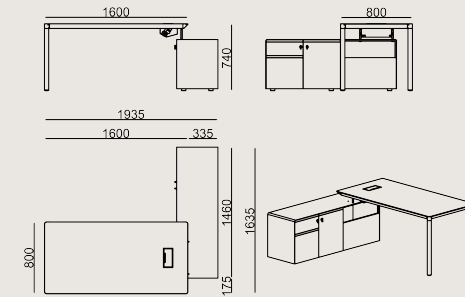

## Product Description

- Single desk series, one seater work station
- Featuring two storage units; one with drawers, one with doors and a system unit providing power access to the table through a circular gap at the bottom tray.
- Veneered option is only available in 180 cm units.
- Top drawer features a central locking system and the product comes with two copies of keys.
- The models above feature one powder coated sheet metal cable grommet and a cable management tray attached under the desk.
- The models in this series are compatible with both Koleksiyon Screen MPS and COPF Panel series.
- Please see the Koleksiyon Screen spec sheet.

## Dimension

 Volume	0.69 m3 24.37 cbft3
 Package	3
 Weight	0 kg 0 lbs

CLV S6 D0816L LAMINATE EPXY  
Overall Width: 1600 mm / 62.99"  
Overall Depth: 800 mm / 31.5"  
Overall Height: 740 mm / 29.13"

Scan for all  
colors & materials & catalogs