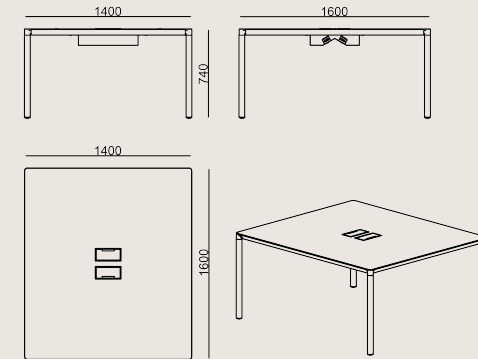

VT459 GREY

Production Time / Assembly Notes

6-8 weeks + Shipping

The product is delivered disassembled.

Product Description

- Double desk series, two seater work station
- The models above feature two powder coated sheet metal cable grommets and a cable management tray attached under the desk.
- Cable management product Vertebra should be ordered separately.
- The center line is compatible with Koleksiyon Screen APF models to create separate work surfaces.
- Please see the Koleksiyon Screen spec sheet.

Dimension

 Volume	0.29 m3 10.24 cbft3
 Package	2
 Weight	0 kg 0 lbs

CLV S6 G1614N LAMINATE EPXY
Overall Width: 1400 mm / 55.12"
Overall Depth: 1600 mm / 62.99"
Overall Height: 740 mm / 29.13"

Scan for all
colors & materials & catalogs