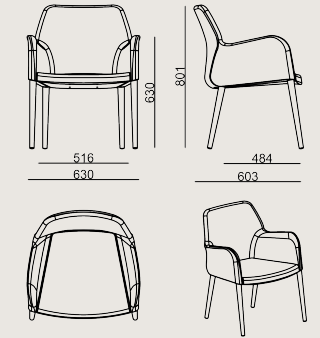

### Dimension

 Volume	0.31 m3 10.95 cbft3
 Package	1
 Weight	10.5 kg 23.15 lbs

MIRANDA S2 RESTING CHAIR N WDL 420 FBR A

**Overall Width:** 630 mm / 24.8"

**Overall Depth:** 603 mm / 23.74"

**Overall Height:** 801 mm / 31.54"