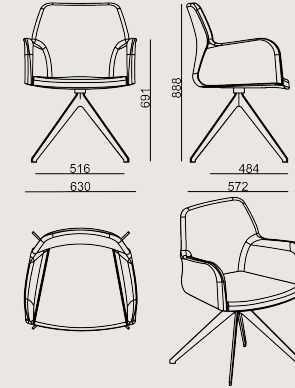

Product Description

- Soft polyurethane shell molded over a metal frame.
- The pyramid metal base features a powder-coated finish.
- Protective furniture glides are attached to the bottom of the legs to protect the floor.

Dimension

	Volume	0.32 m3 11.3 cbft3
	Package	1
	Weight	16 kg 35.27 lbs

MIRANDA S2 VISITOR S ML H480 FBR A

Overall Width: 630 mm / 24.8"
Overall Depth: 572 mm / 22.52"
Overall Height: 888 mm / 34.96"
Seat Width: 516 mm / 20.31"
Seat Depth: 484 mm / 19.06"
Seat Height: 480 mm / 18.9"
Arm Height: 691 mm / 27.2"
For COL: Customer's Own Leather
350 dm2 / 37.67 sq.ft of leather required.
For COM: Customer's Own Material
2 meters / 2.19 yards of fabric required.