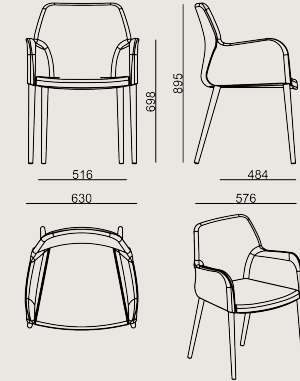

## Dimension

 Volume	0.33 m3 11.65 cbft3
 Package	1
 Weight	11.1 kg 24.47 lbs

MIRANDA S2 VISITOR CHAIR N WDL 480 FBR A

**Overall Width:** 630 mm / 24.8"

**Overall Depth:** 576 mm / 22.68"

**Overall Height:** 895 mm / 35.24"

**Seat Width:** 516 mm / 20.31"

**Seat Depth:** 484 mm / 19.06"

**Seat Height:** 480 mm / 18.9"

**Arm Height:** 698 mm / 27.48"

**For COL: Customer's Own Leather**

350 dm2 / 37.67 sq.ft of leather required.