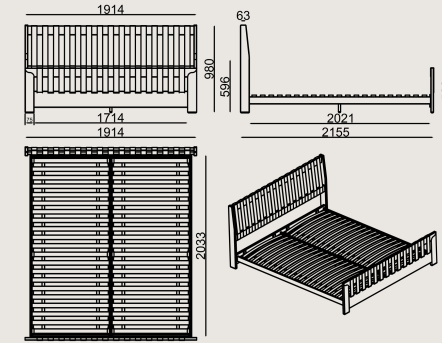

SMOKED OAK VENEER

Production Time / Assembly Notes

6-8 weeks + Shipping

The product is delivered disassembled.

Product Description

- Norma Bed is available in 160 cm and 180 cm sizes.
- The headboard, footboard, and side rails are crafted from solid wood with a natural oak or walnut veneer.
- The metal frame is reinforced with steel profiles and coated with electrostatic powder coated for durability.
- The headboard and footboard feature elegant Zenith 9010 Avana natural leather strips.

Dimension

 Volume	0 m3 0 cbft3
 Package	6
 Weight	0 kg 0 lbs

NORMA BED S0 YT180 VENEER / LEATHER
Overall Width: 2155 mm / 84.84"
Overall Depth: 1714 mm / 67.48"
Overall Height: 980 mm / 38.58"

Scan for all
colors & materials & catalogs